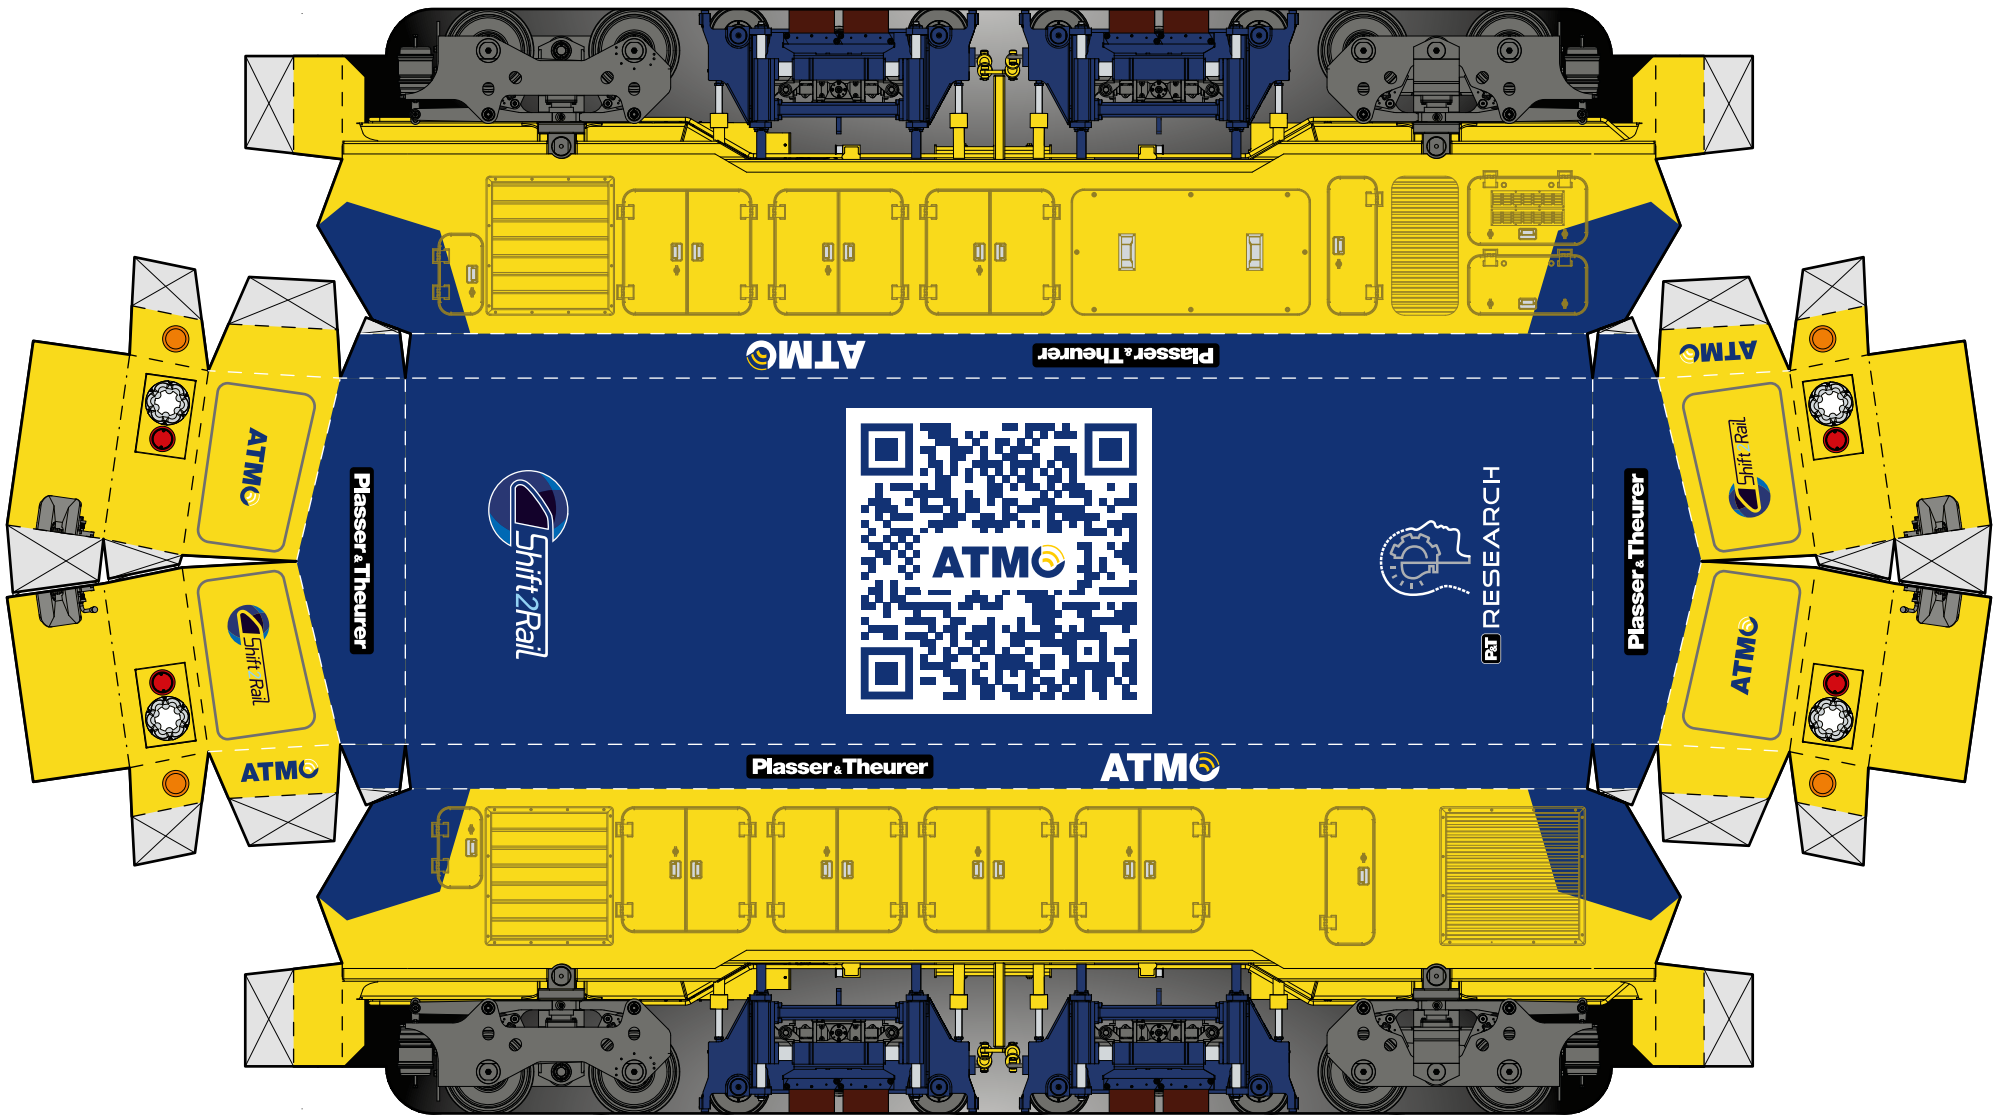

# The new rail grinding trailer ATMO

by Plasser & Theurer is a compact unit that can be combined with any traction vehicle. It is used on tracks in urban areas.

# Plasser & Theurer

[www.plassertheurer.com](http://www.plassertheurer.com)

Cut out the model and fold it along the dashed lines.  
Apply glue to the tabs and glue them together.  
**Have fun and good luck!**